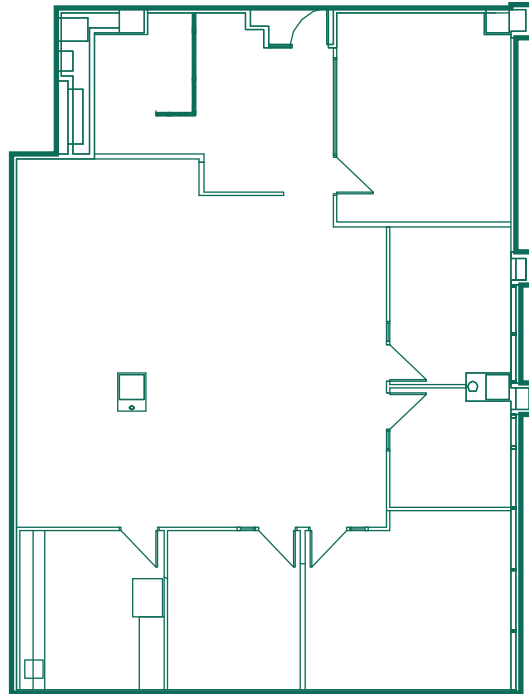

# Suite 150 | ± 2,500 SF

Available exclusively at  
8800 N Gainey Center Dr, Scottsdale, AZ

**GAINHEY RANCH**  
CORPORATE CENTER

GAINHEY RANCH | BUILDING 8800

## CAMPUS REFERENCE

Suite 150