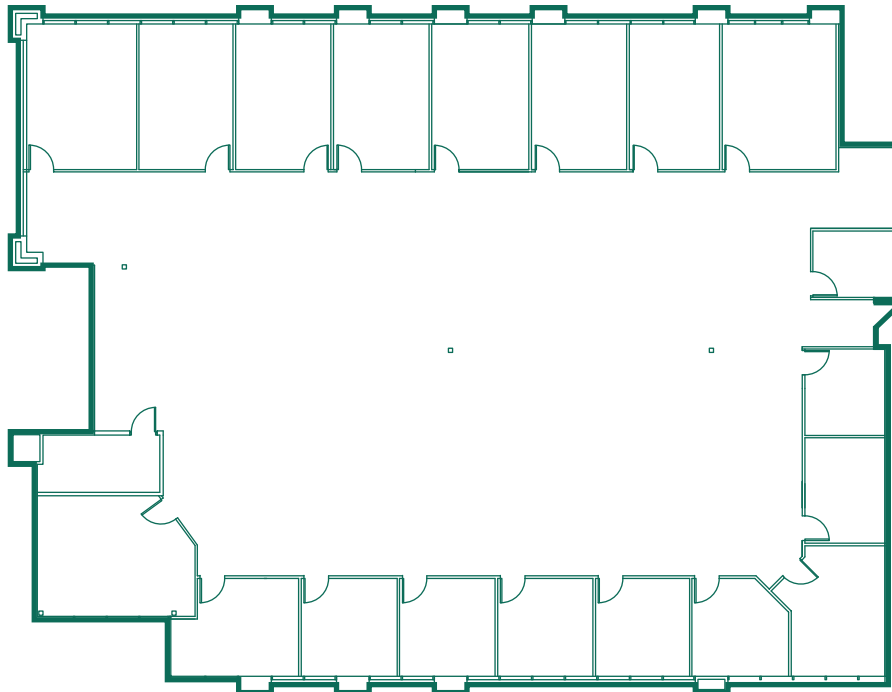

Suite 150 | ± 9,100 SF

Available exclusively at
8700 N Gainey Center Dr, Scottsdale, AZ

GAINNEY RANCH
CORPORATE CENTER

CAMPUS REFERENCE

Suite 150

BUILDING REFERENCE

Building 8700

GAINNEY RANCH | BUILDING 8700