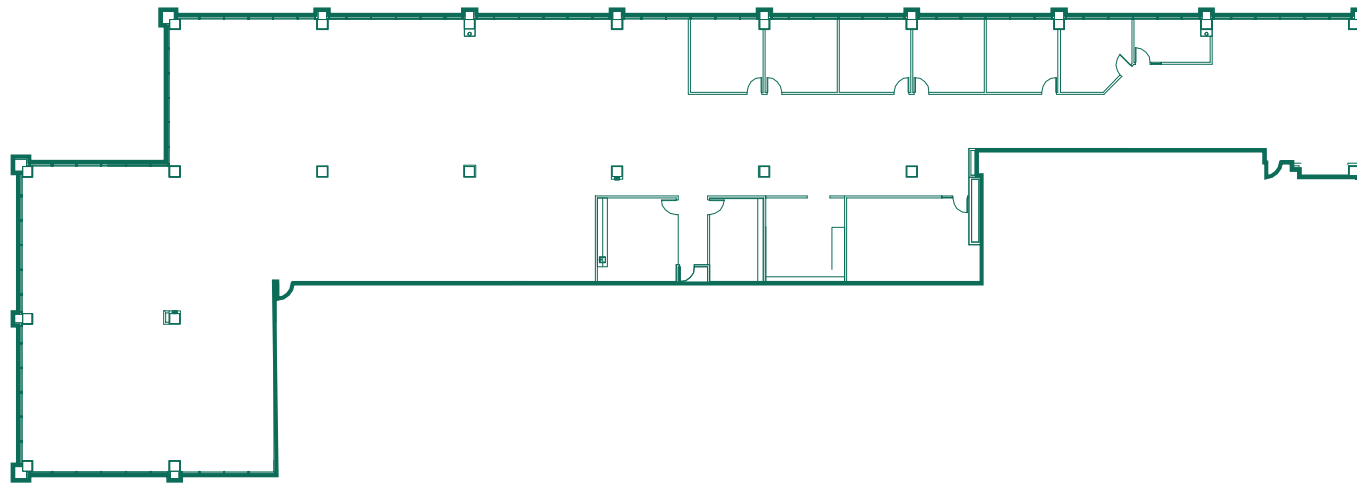

Suite 151 | ± 15,600 SF

Available exclusively at
8800 N Gainey Center Dr, Scottsdale, AZ

GAINHEY RANCH
CORPORATE CENTER

GAINHEY RANCH | BUILDING 8800

CAMPUS REFERENCE

Suite 151

BUILDING REFERENCE

Building 8800