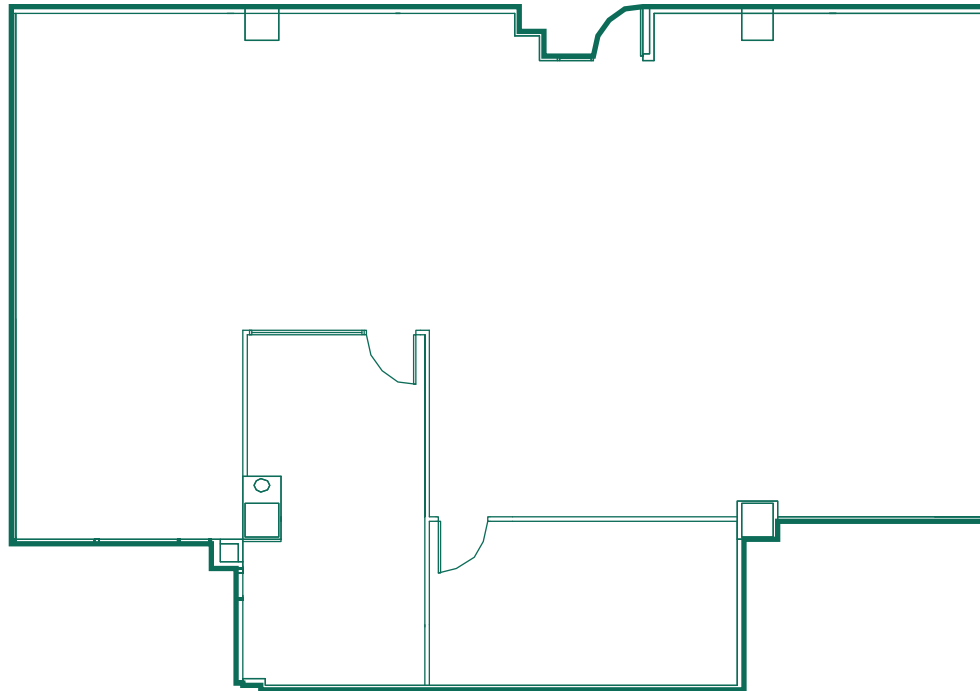

# Suite 152 | ± 2,400 SF

Available exclusively at  
8800 N Gainey Center Dr, Scottsdale, AZ

**GAINHEY RANCH**  
CORPORATE CENTER

## CAMPUS REFERENCE

Suite 152