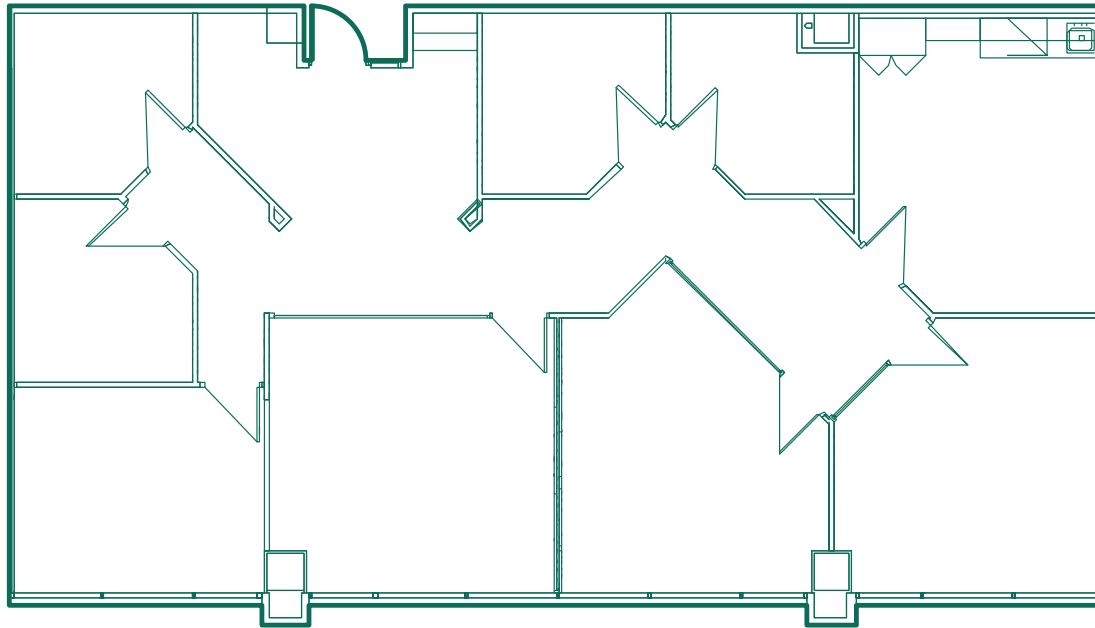

Suite 154 | ± 2,200 SF

Available exclusively at
8800 N Gainey Center Dr, Scottsdale, AZ

GAINHEY RANCH
CORPORATE CENTER

GAINHEY RANCH | BUILDING 8800

CAMPUS REFERENCE

Suite 154

BUILDING REFERENCE

Building 8800