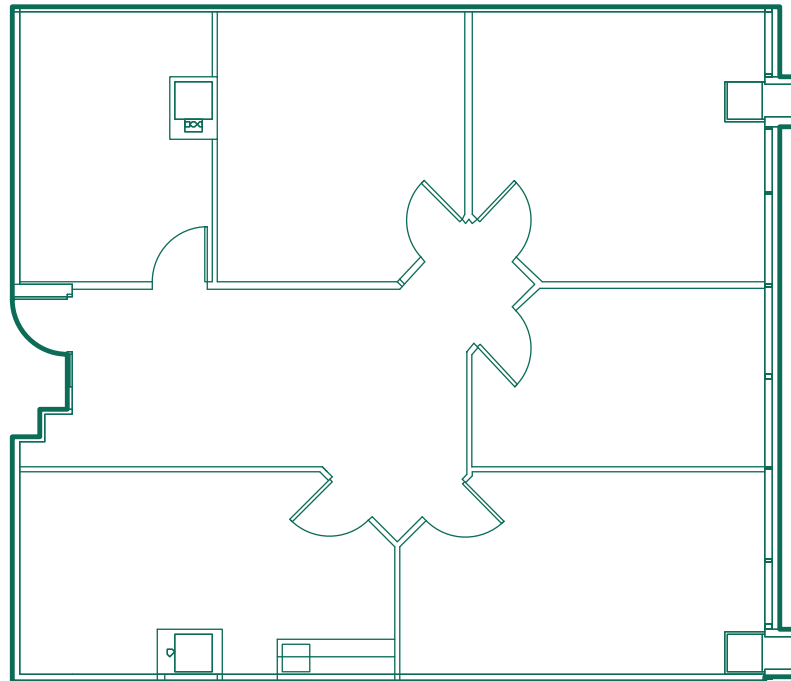

Suite 174 | ± 1,700 SF

Available exclusively at
8800 N Gainey Center Dr, Scottsdale, AZ

GAINHEY RANCH
CORPORATE CENTER

CAMPUS REFERENCE

Suite 174

BUILDING REFERENCE

Building 8800

GAINHEY RANCH | BUILDING 8800