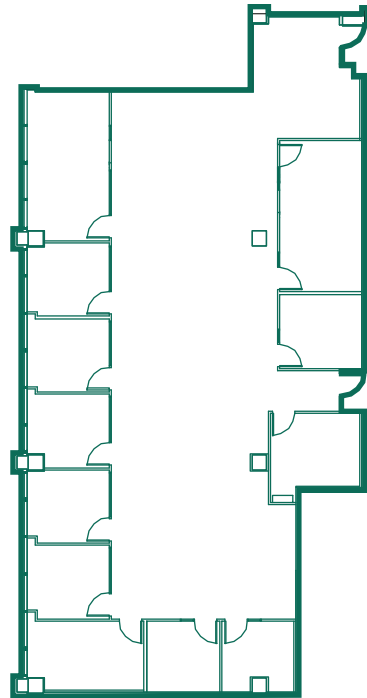

# Suite 175 | ± 4,000 SF

Available exclusively at  
8800 N Gainey Center Dr, Scottsdale, AZ

**GAINEY RANCH**  
CORPORATE CENTER

GAINEY RANCH | BUILDING 8800

## CAMPUS REFERENCE

Suite 175