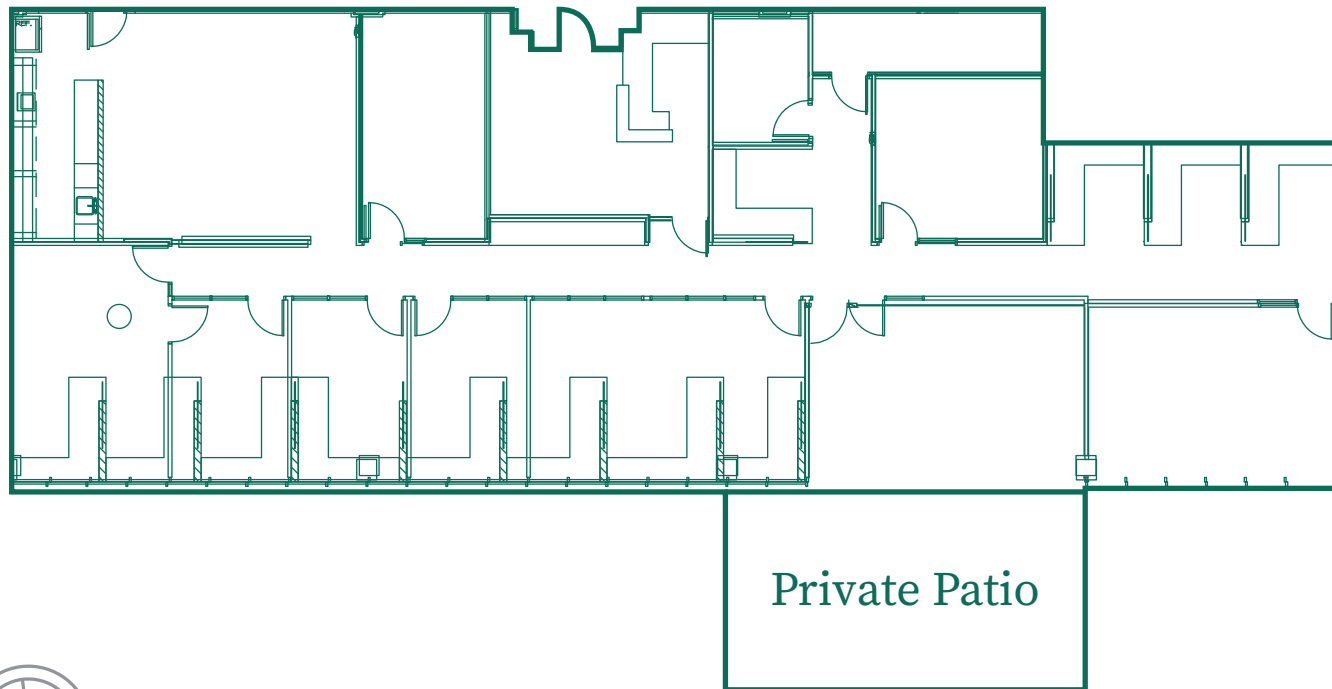

## CAMPUS REFERENCE

Suite 175

## BUILDING REFERENCE

Building 8777

Private Patio

GAINEY RANCH | BUILDING 8777