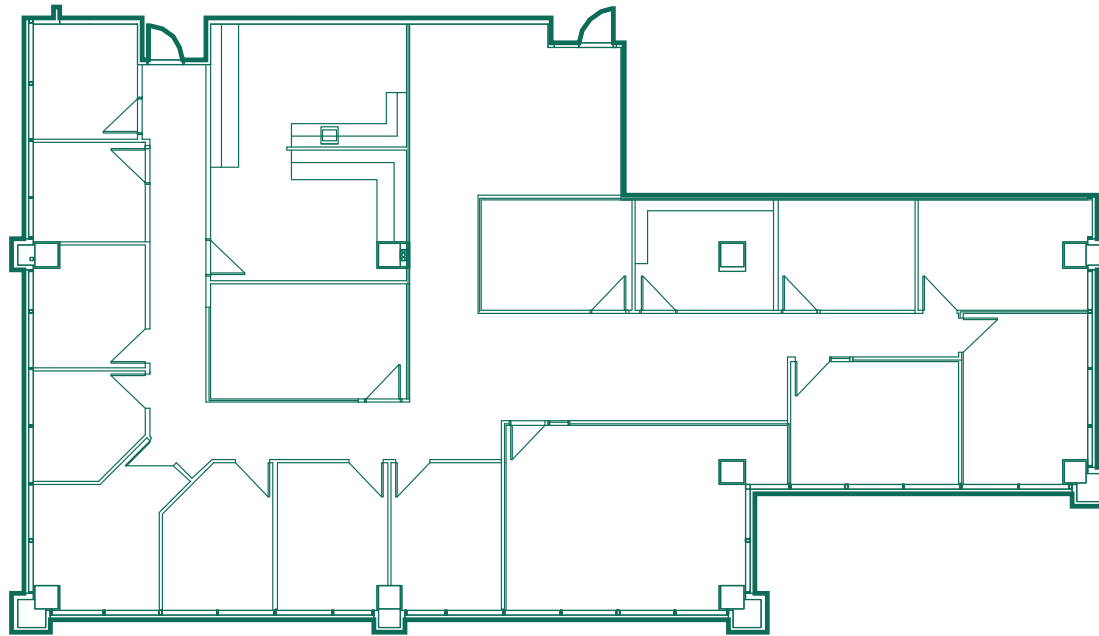

Suite 176 | ± 4,300 SF

Available exclusively at
8800 N Gainey Center Dr, Scottsdale, AZ

GAINEY RANCH
CORPORATE CENTER

GAINEY RANCH | BUILDING 8800

CAMPUS REFERENCE

Suite 176

BUILDING REFERENCE

Building 8800