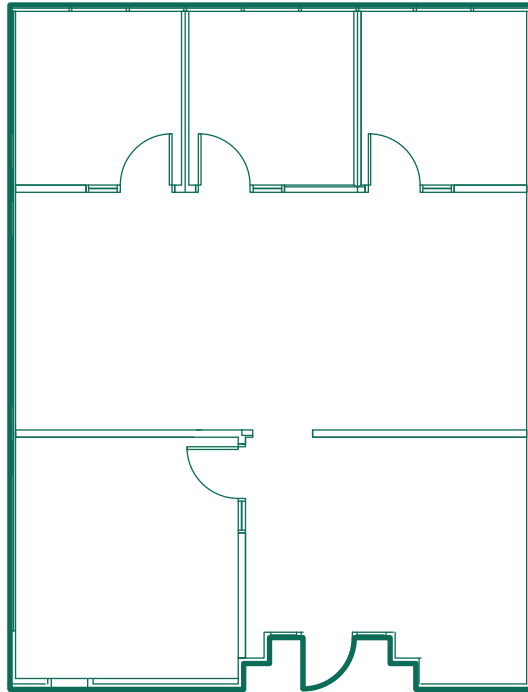

Suite 181 | ± 1,300 SF

Available exclusively at
8777 N Gainey Center Dr, Scottsdale, AZ

GAINHEY RANCH
CORPORATE CENTER

GAINHEY RANCH | BUILDING 8777

CAMPUS REFERENCE

Suite 181

BUILDING REFERENCE

Building 8777