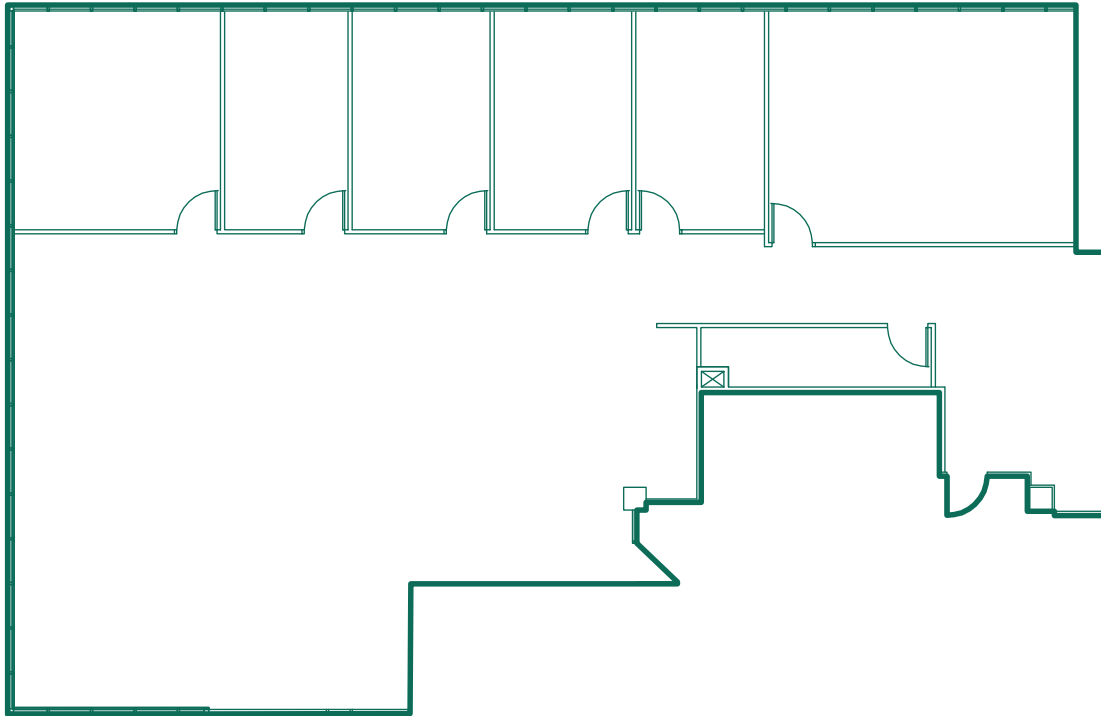

Suite 240 | ± 3,900 SF

Available exclusively at
8777 N Gainey Center Dr, Scottsdale, AZ

GAINHEY RANCH
CORPORATE CENTER

GAINHEY RANCH | BUILDING 8777

CAMPUS REFERENCE

Suite 240

BUILDING REFERENCE

Building 8777