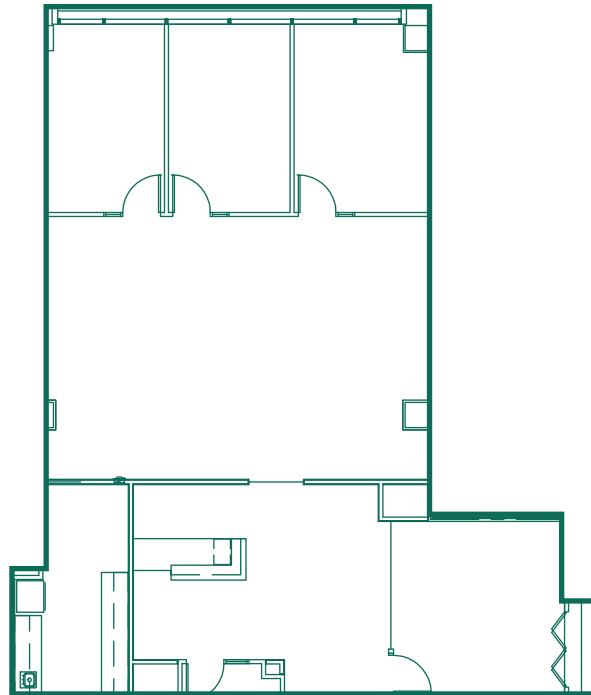

# Suite 260 | ± 2,100 SF

Available exclusively at  
8800 N Gainey Center Dr, Scottsdale, AZ

**GAINHEY RANCH**  
CORPORATE CENTER

GAINHEY RANCH | BUILDING 8800

## CAMPUS REFERENCE

Suite 260