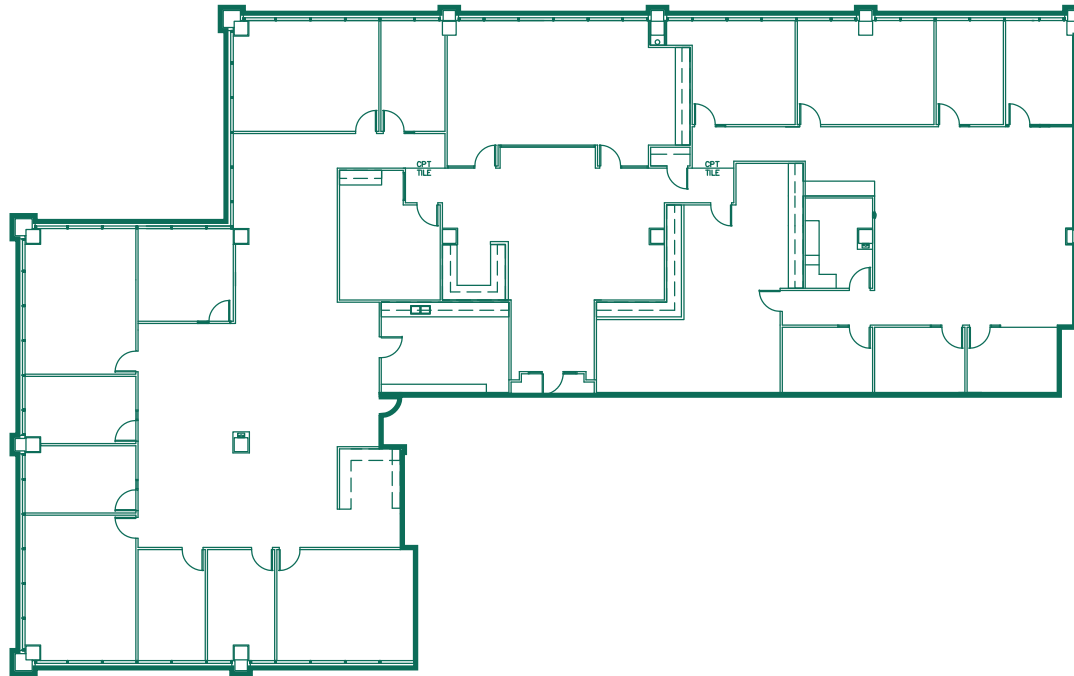

# Suite 261 | ± 10,600 SF

Available exclusively at  
8800 N Gainey Center Dr, Scottsdale, AZ

**GAINNEY RANCH**  
CORPORATE CENTER

GAINNEY RANCH | BUILDING 8800

## CAMPUS REFERENCE

Suite 261