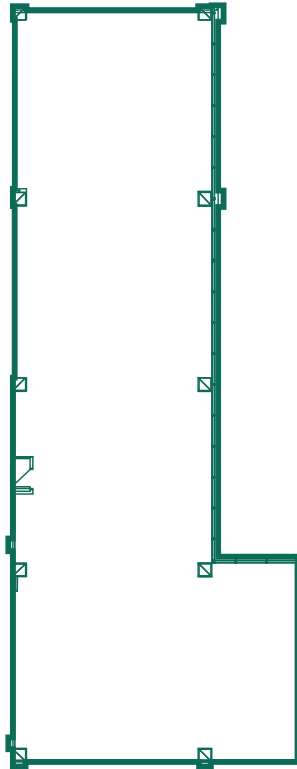

— Suite 325 | ± 4,900 SF

Available exclusively at
8800 N Gainey Center Dr, Scottsdale, AZ

GAINHEY RANCH
CORPORATE CENTER

GAINHEY RANCH | BUILDING 8800

CAMPUS REFERENCE

Suite 325

BUILDING REFERENCE

Building 8800