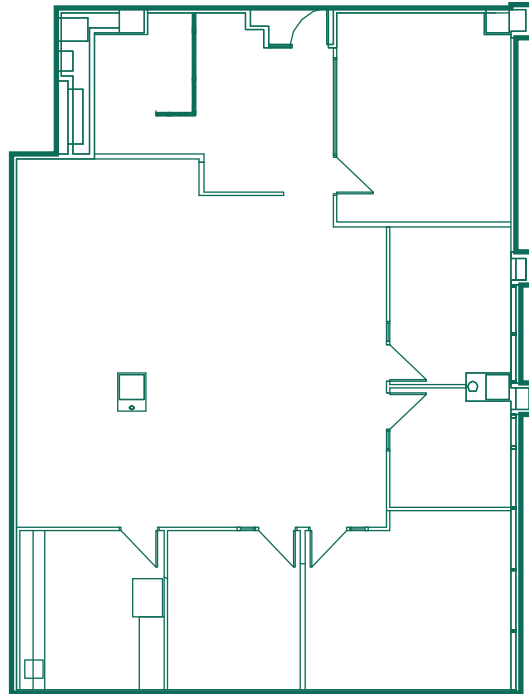

Suite 150 | ± 2,500 SF

Available exclusively at
8800 N Gainey Center Dr, Scottsdale, AZ

GAINHEY RANCH
CORPORATE CENTER

GAINHEY RANCH | BUILDING 8800

CAMPUS REFERENCE

Suite 150

BUILDING REFERENCE

Building 8800