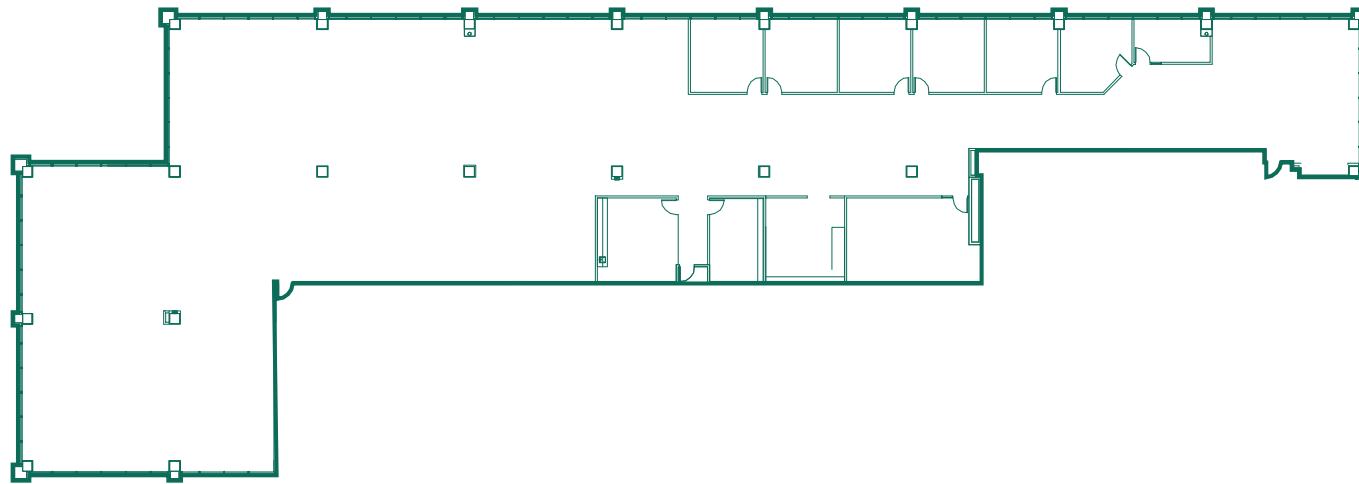

Suite 151 | ± 15,600 SF

Available exclusively at
8800 N Gainey Center Dr, Scottsdale, AZ

GAINEY RANCH
CORPORATE CENTER

GAINEY RANCH | BUILDING 8800

CAMPUS REFERENCE

Suite 151

BUILDING REFERENCE

Building 8800