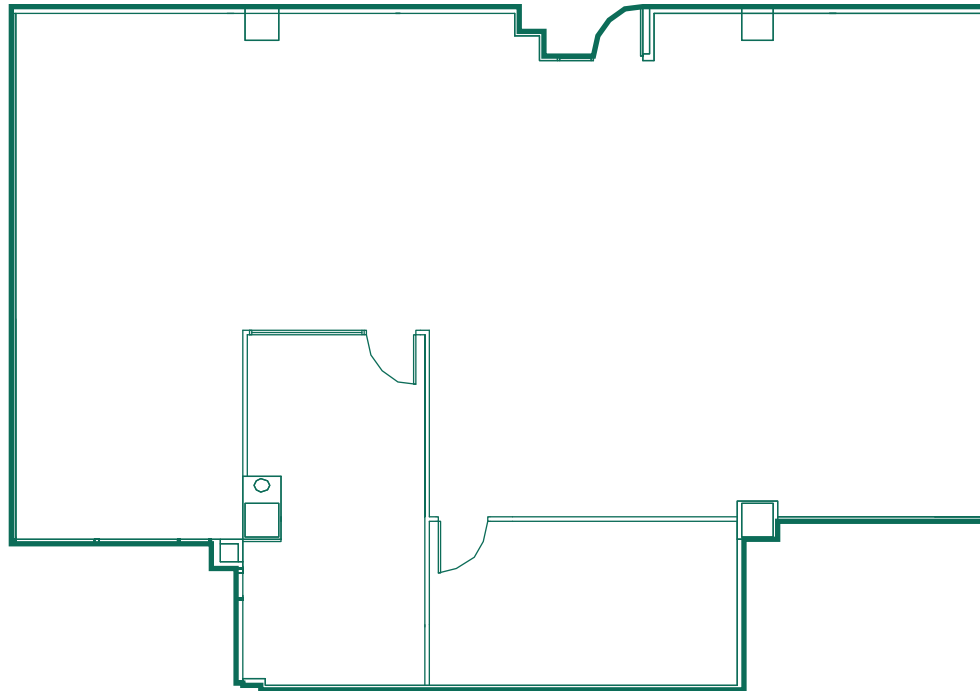

Suite 152 | ± 2,400 SF

Available exclusively at
8800 N Gainey Center Dr, Scottsdale, AZ

GAINHEY RANCH
CORPORATE CENTER

GAINHEY RANCH | BUILDING 8800

CAMPUS REFERENCE

Suite 152

BUILDING REFERENCE

Building 8800