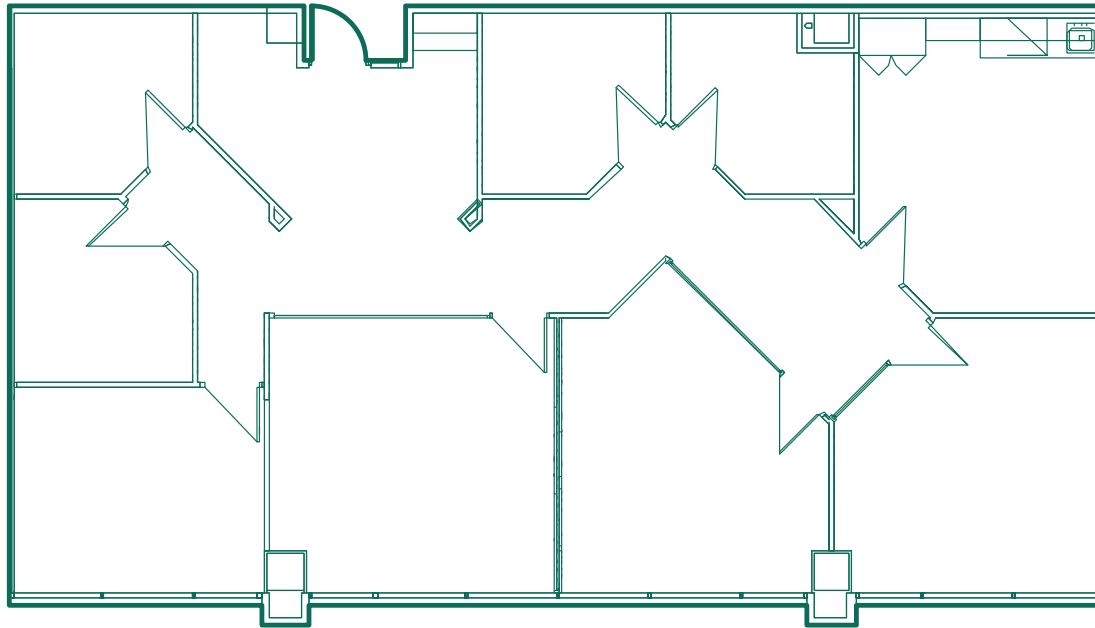

— Suite 154 | ± 2,200 SF

Available exclusively at
8800 N Gainey Center Dr, Scottsdale, AZ

GAINHEY RANCH
CORPORATE CENTER

GAINHEY RANCH | BUILDING 8800

CAMPUS REFERENCE

Suite 154

BUILDING REFERENCE

Building 8800