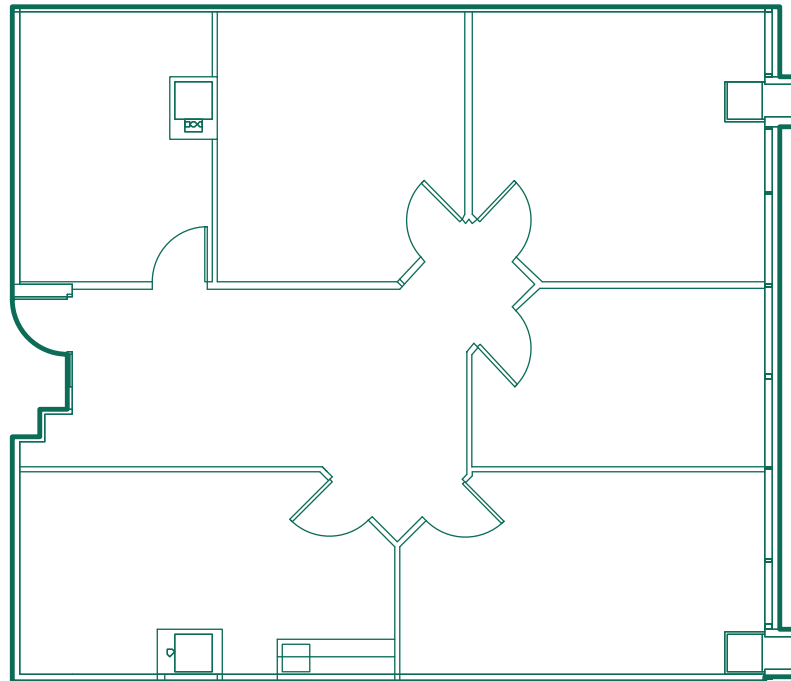

# Suite 174 | ± 1,700 SF

Available exclusively at  
8800 N Gainey Center Dr, Scottsdale, AZ

**GAINHEY RANCH**  
CORPORATE CENTER

## CAMPUS REFERENCE

Suite 174

## BUILDING REFERENCE

Building 8800

GAINHEY RANCH | BUILDING 8800