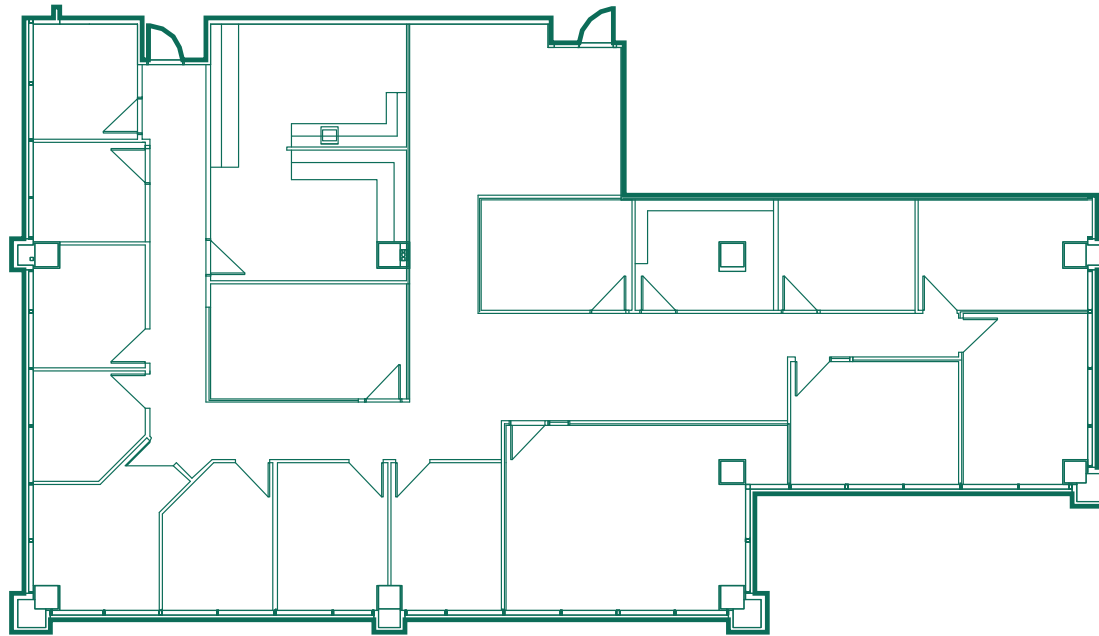

# Suite 176 | ± 4,300 SF

Available exclusively at  
8800 N Gainey Center Dr, Scottsdale, AZ

**GAINHEY RANCH**  
CORPORATE CENTER

GAINHEY RANCH | BUILDING 8800

## CAMPUS REFERENCE

Suite 176