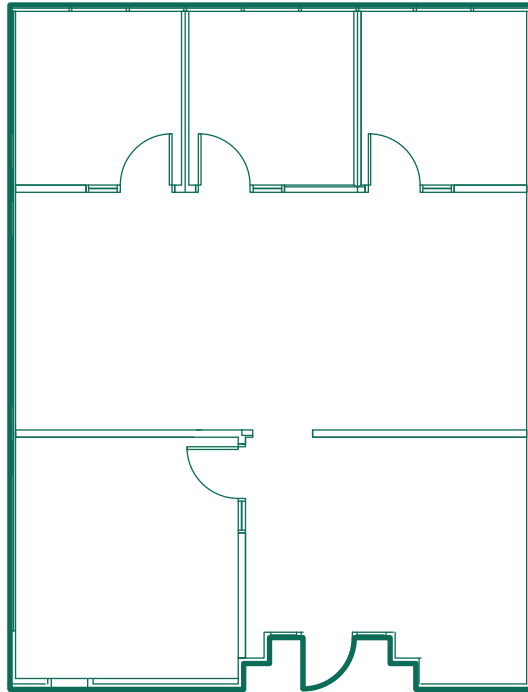

# Suite 181 | ± 1,300 SF

Available exclusively at  
8777 N Gainey Center Dr, Scottsdale, AZ

**GAINHEY RANCH**  
CORPORATE CENTER

GAINHEY RANCH | BUILDING 8777

## CAMPUS REFERENCE

Suite 181