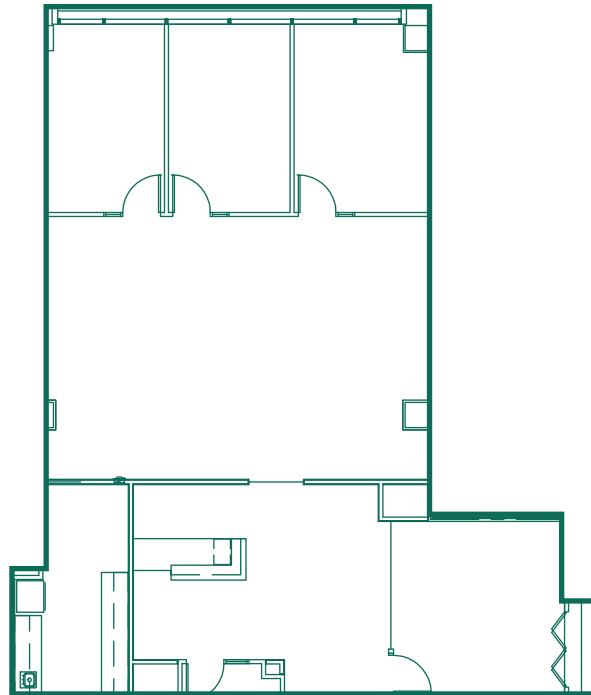

Suite 260 | ± 2,100 SF

Available exclusively at
8800 N Gainey Center Dr, Scottsdale, AZ

GAINHEY RANCH
CORPORATE CENTER

GAINHEY RANCH | BUILDING 8800

CAMPUS REFERENCE

Suite 260

BUILDING REFERENCE

Building 8800