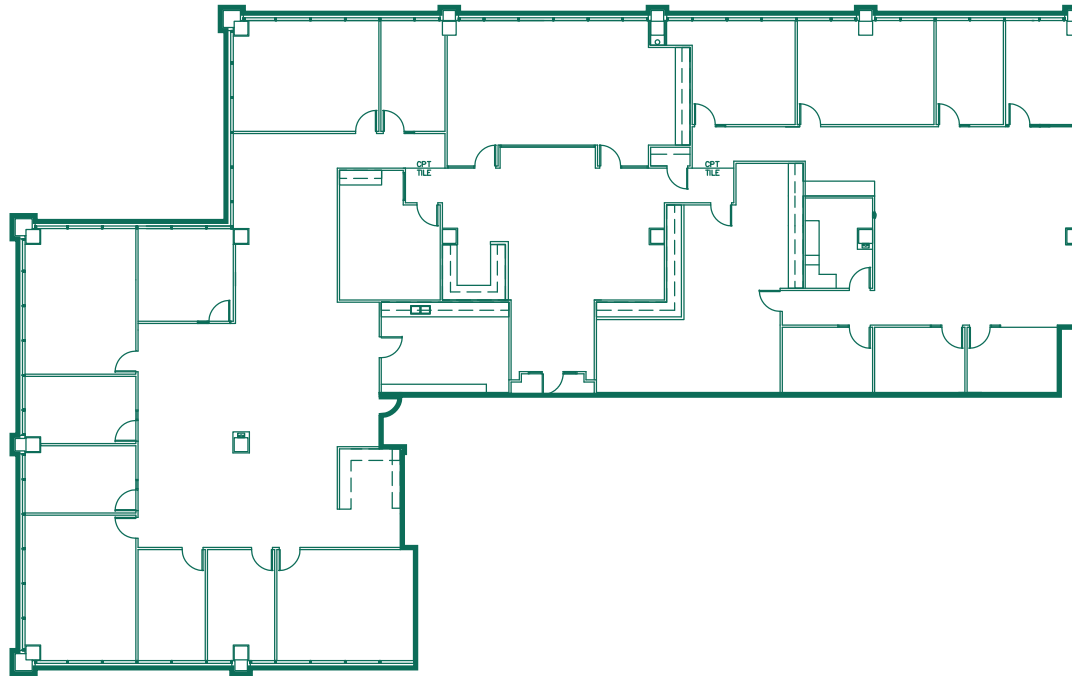

Suite 261 | ± 10,600 SF

Available exclusively at
8800 N Gainey Center Dr, Scottsdale, AZ

GAINHEY RANCH
CORPORATE CENTER

GAINHEY RANCH | BUILDING 8800

CAMPUS REFERENCE

Suite 261

BUILDING REFERENCE

Building 8800